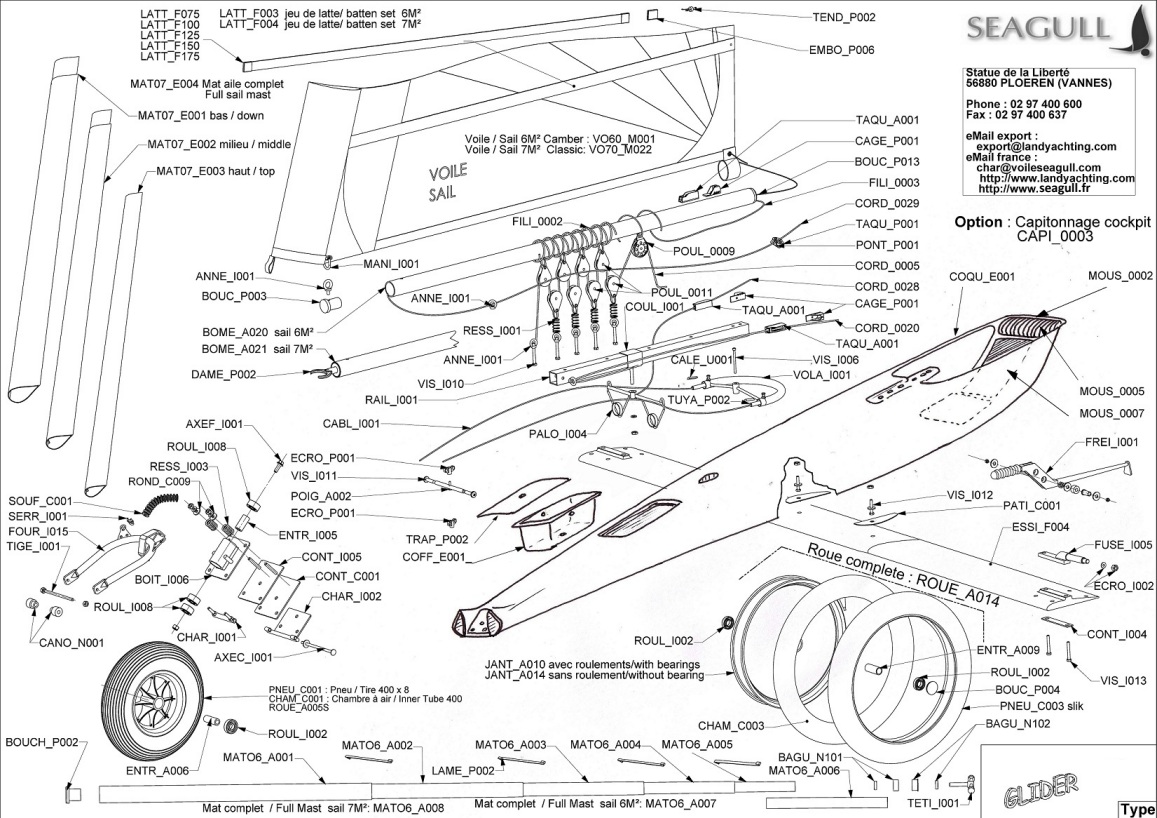

Option : Capitonage cockpit
CAPI_0003

LATT_F075 LATT_F003 jeu de latte/ batten set 6M²
LATT_F100 LATT_F004 jeu de latte/ batten set 7M²
LATT_F125
LATT_F150
LATT_F175

MAT07_E004 Mat aile complet
Full sail mast

MAT07_E001 bas / down

MAT07_E002 milieu / middle

MAT07_E003 haut / top

VOILE
SAIL

ANNE_I001

BOUC_P003

BOME_A020 sail 6M²
BOME_A021 sail 7M²

DAME_P002

AXEF_I001

ROUL_I008

RESS_I003

ROND_C009

SOUF_C001

SERR_I001

FOUR_I015

TIGE_I001

BOIT_I006

ROUL_I008

CANO_N001

CHAR_I001

AXEC_I001

ROUL_I002

ENTR_A006

Mat complet / Full Mast sail 7M²: MATO6_A008

Mat complet / Full Mast sail 6M²: MATO6_A007

TEND_P002

EMBO_P006

TAQU_A001

CAGE_P001

BOUC_P013

FILI_0003

CORD_0029

TAQU_P001

PONT_P001

CORD_0005

CORD_0028

CAGE_P001

CORD_0020

TAQU_A001

VIS_I006

VOLA_I001

COQU_E001

MOUS_0002

MOUS_0005

MOUS_0007

FRE_I001

VIS_I012

PATI_C001

ESSI_F004

FUSE_I005

ECRO_I002

CONT_I004

ENTR_A009

ROUL_I002

BOUC_P004

PNEU_C003 slick

BAGU_N102

ROUL_I002

CHAM_C003

BAGU_N101

MATO6_A006

MATO6_A003

MATO6_A004

MATO6_A005

LAME_P002

TETI_I001

GLIDER

Type